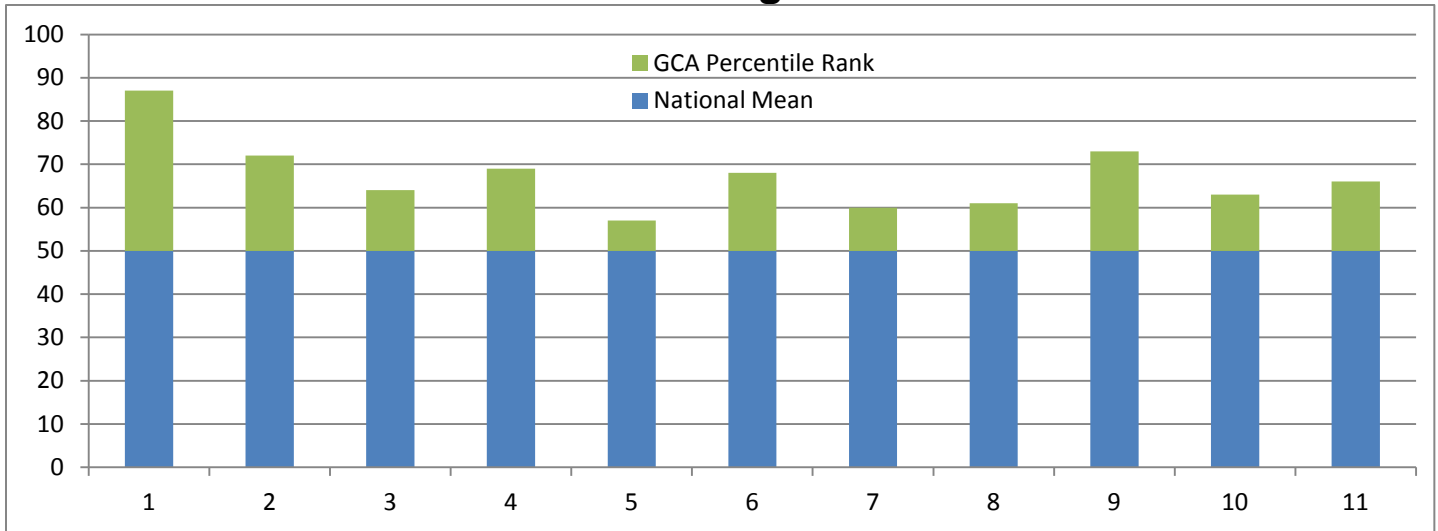

# Gateway Christian Academy students score higher than the national average

2014-2015 School Year

## 81% of GCA Students scored higher than the national mean