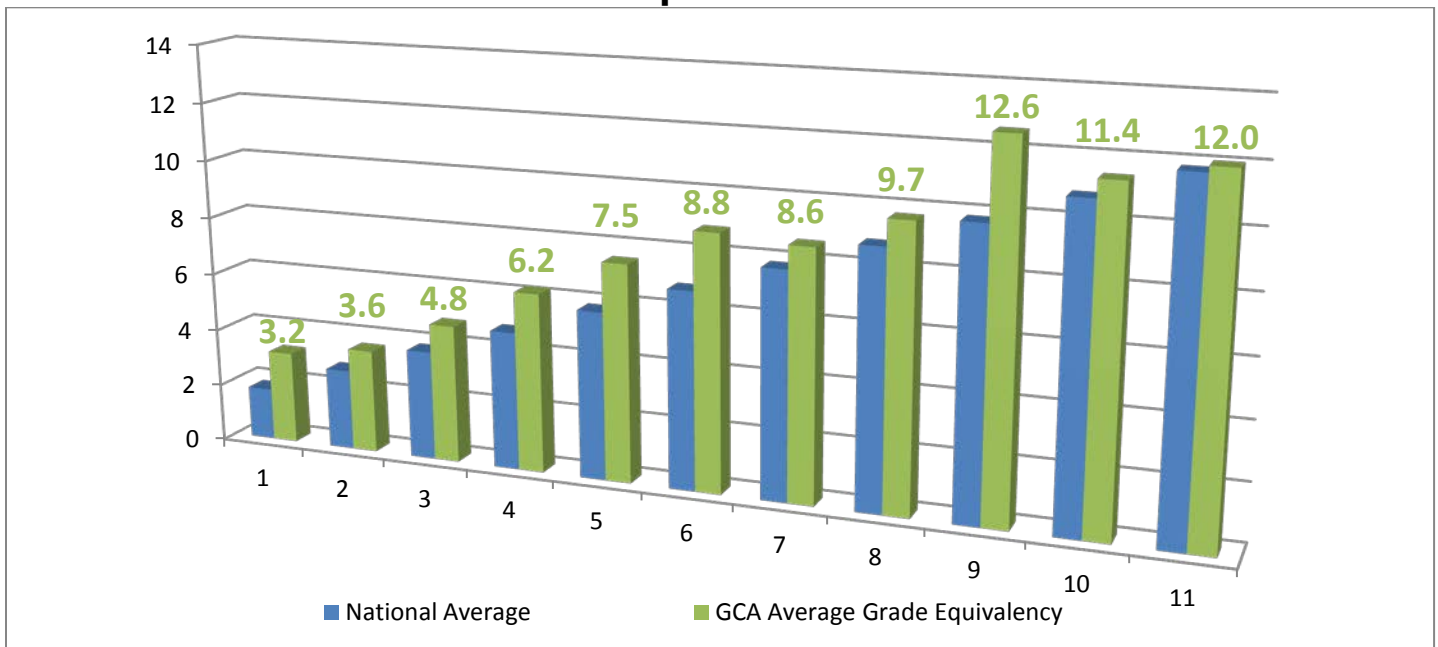

Grade Equivalent Score

GCA Students Average 1 year, 2 months ahead of national norms

Grade	Above National Norms	Grade	Above National Norms
1	1 year, 6 months	6	2 years
2	10 months	7	10 months
3	1 year	8	11 months
4	1 year, 6 months	9	2 years, 10 months
5	1 year, 9 months	10	6 months
		11	2 months

All scores are from the Stanford Achievement Test 10 taken in April, 2015.