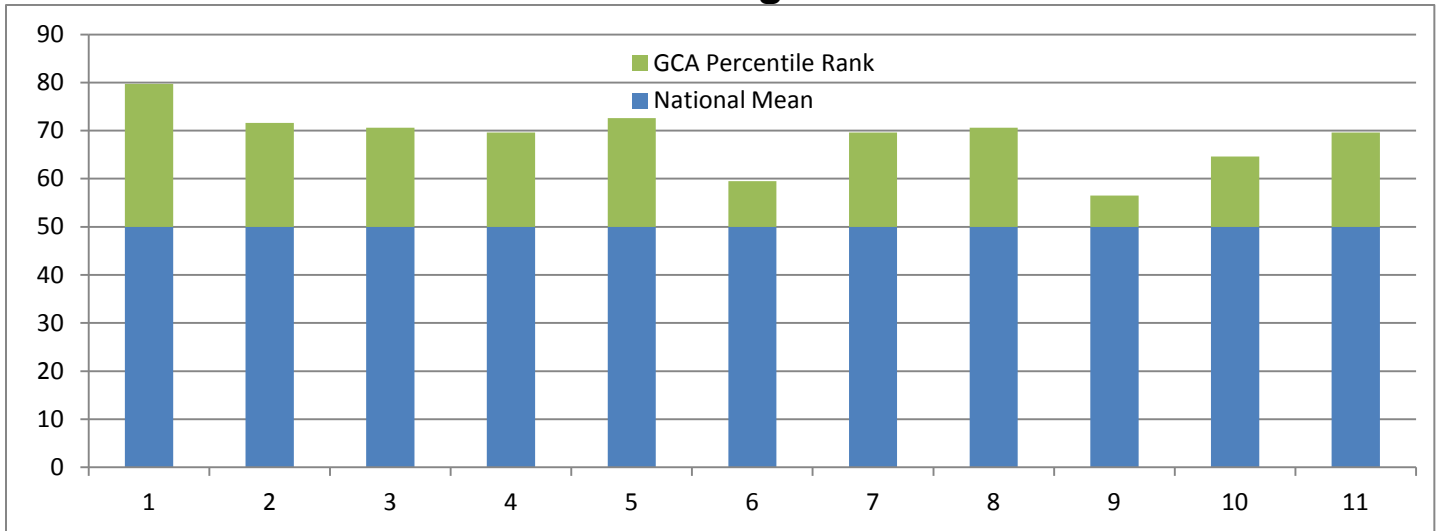

Gateway Christian Academy students score higher than the national average

2015-2016 School Year

79% of GCA Students scored higher than the national mean

Grade Equivalent Score

GCA Students Average 1 year, 4 months ahead of national norms

All scores are from the Stanford Achievement Test 10 taken in April, 2016.