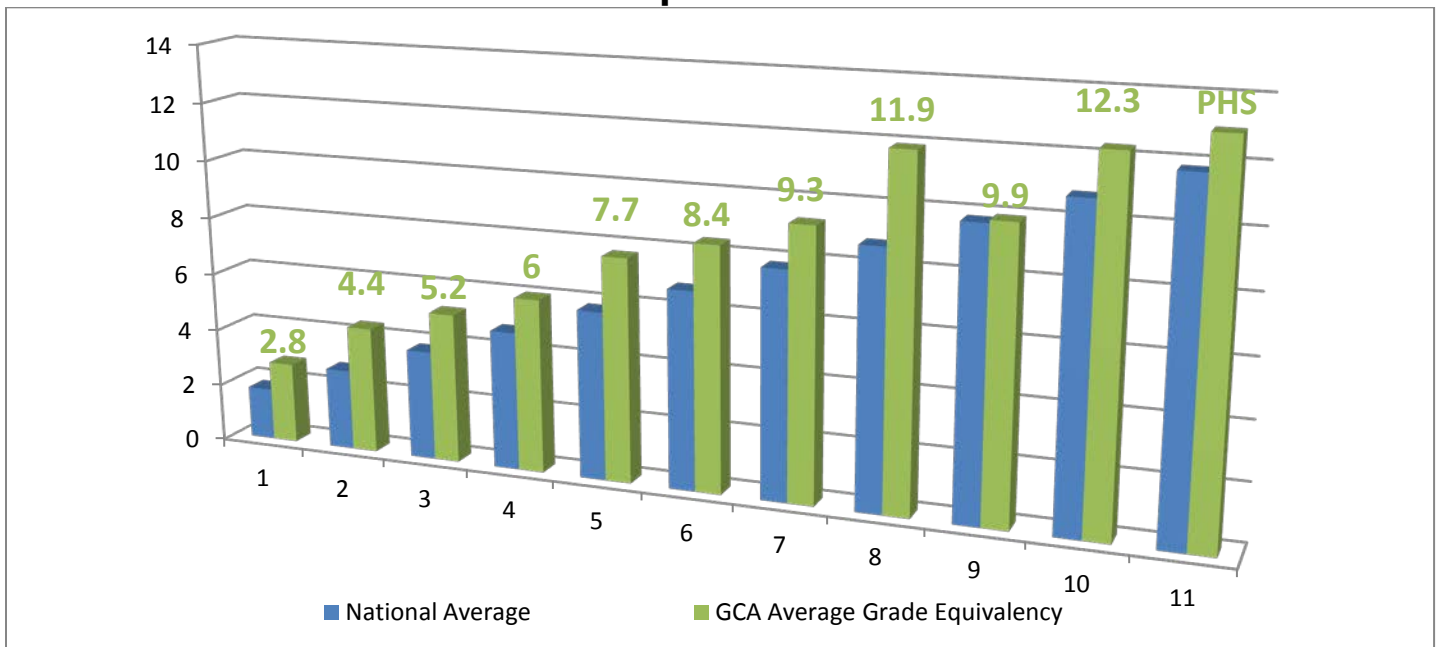

Gateway Christian Academy students score higher than the national average

2015-2016 School Year

79% of GCA Students scored higher than the national mean

Grade Equivalent Score

GCA Students Average 1 year, 4 months ahead of national norms

Grade	Above National Norms	Grade	Above National Norms
1	1 year	6	1 year, 6 months
2	1 year, 6 months	7	1 year, 5 months
3	1 year, 4 months	8	3 years, 1 month
4	1 year, 2 months	9	1 month
5	1 year, 9 months	10	1 year, 5 months
		11	1 year, 2 months

All scores are from the Stanford Achievement Test 10 taken in April, 2016.