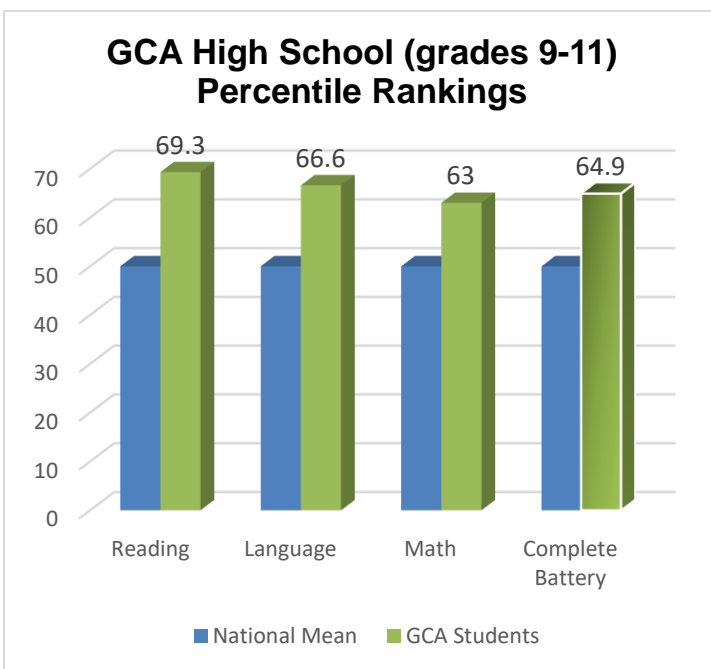

## 2019 Standardized Testing Summary

- 72% of GCA students scored higher than the national mean
- GCA students averaged 1 year, 1 month ahead of national norms

Scores are from the TerraNova 3 Complete Battery assessment in April, 2019