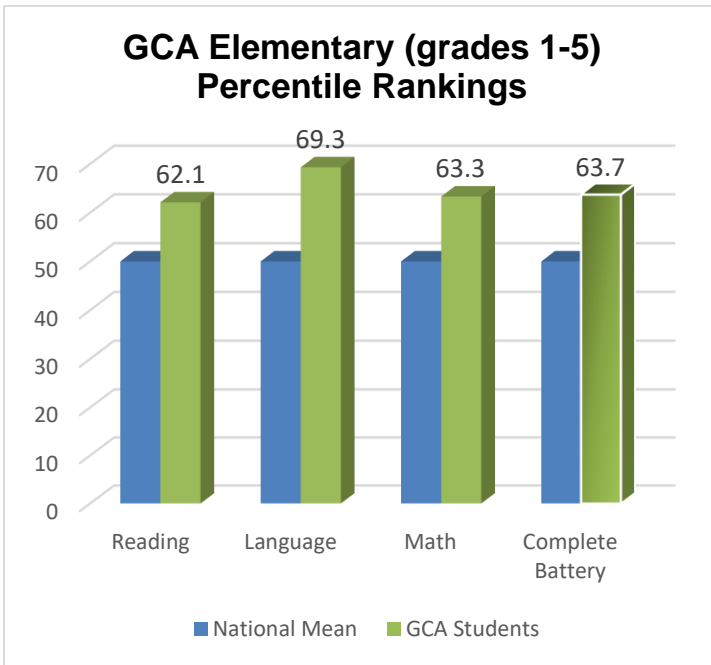

## 2019 Standardized Testing Summary

- 72% of GCA students scored higher than the national mean
- GCA students averaged 1 year, 1 month ahead of national norms

Scores are from the TerraNova 3 Complete Battery assessment in April, 2019