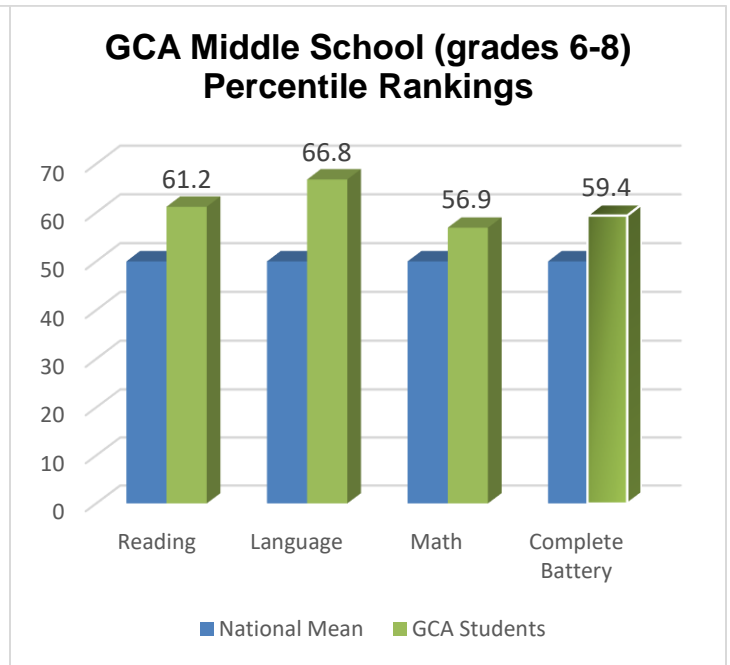

## 2019 Standardized Testing Summary

- 72% of GCA students scored higher than the national mean
- GCA students averaged 1 year, 1 month ahead of national norms

Scores are from the TerraNova 3 Complete Battery assessment in April, 2019