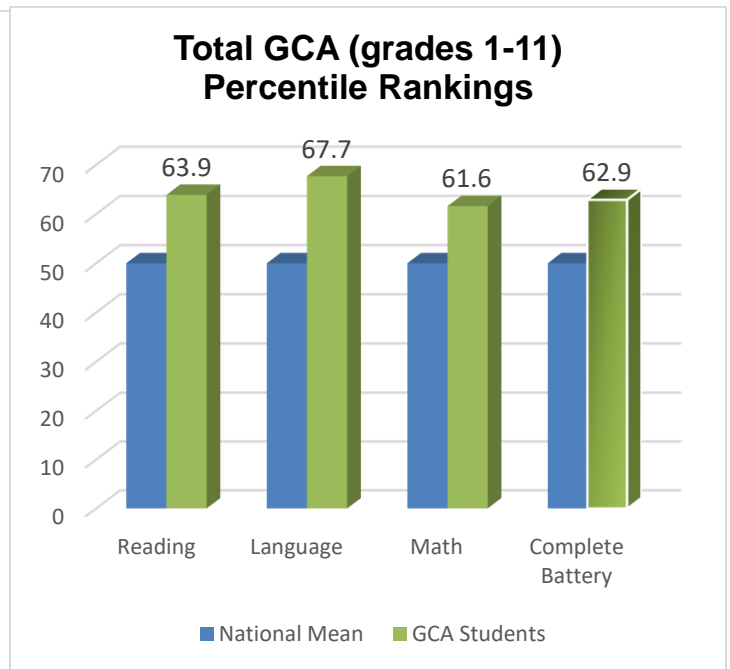

## 2019 Standardized Testing Summary

- 72% of GCA students scored higher than the national mean
- GCA students averaged 1 year, 1 month ahead of national norms

Scores are from the TerraNova 3 Complete Battery assessment in April, 2019